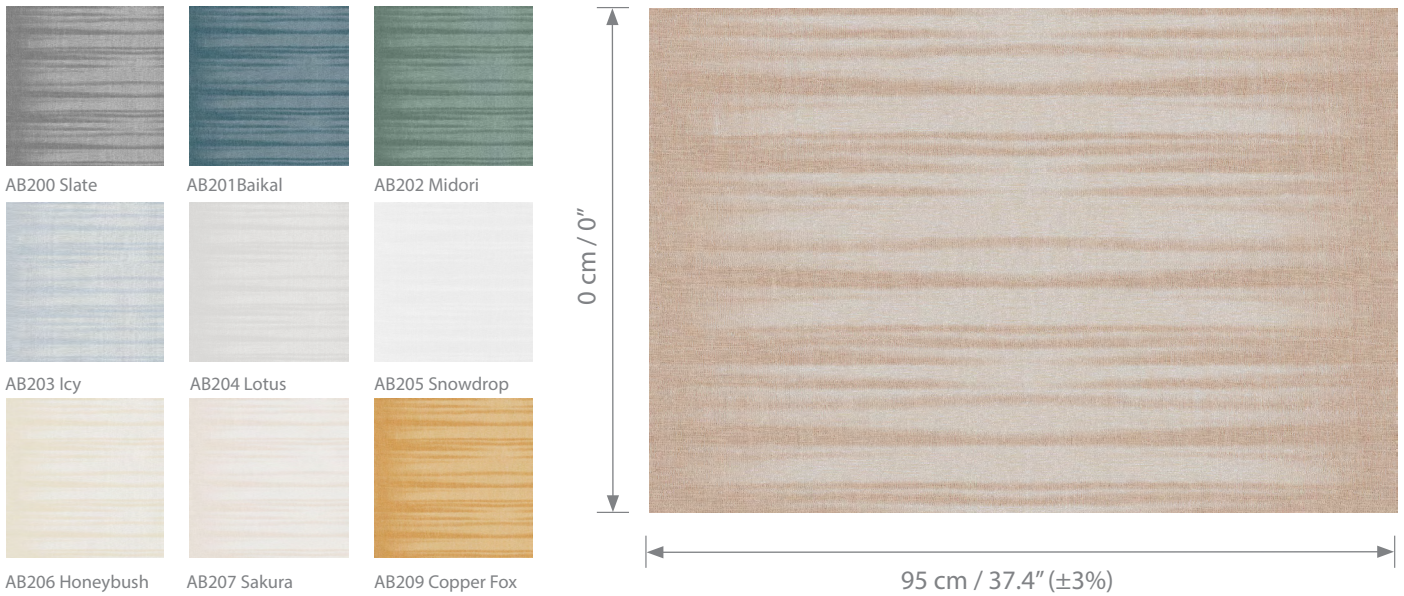

PATTERN: BARK

AB208 Fall Path

NB: the portrayed colours may differ from reality

Composition: Printed design on a suede textile

Weight: 182 g/m<sup>2</sup> (±5%)

<p>Width of wallcovering 95 cm / 37.4" (±3%) sold by the linear metre/yard</p>	<p>Match Free match</p>	<p>Fire resistant EU: bs1-d0</p>	<p>Breathable</p>	<p>Adhesive Apply a adhesive for non woven wallcovering directly to the wall</p>	<p>Light Resistance Good lightfastness</p>
<p>How to remove Strippable</p>	<p>Washability Spongeable</p>	<p>Impact Resistance</p>	<p>More information and samples are available on request:</p>		