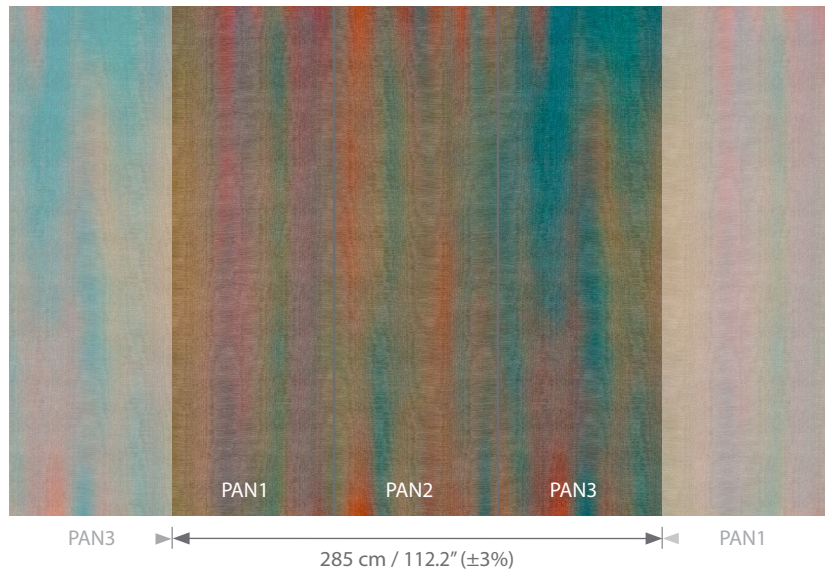

PATTERN: COLOR SHADOW

PANEL SIZE

ABD11

NB: the portrayed colours may differ from reality

ABD12

95 cm / 37.4"

Composition: digital print on non woven back

Weight: 182 g/m<sup>2</sup> (±5%)

Width of wallcovering  
95 cm / 37.4" (±3%)  
sold by pannel

Match  
Straight match

Fire resistant  
EU: bs1-d0

Breathable

Adhesive  
Apply a adhesive for  
non woven wallcovering  
directly to the wall

Light Resistance  
Good lightfastness