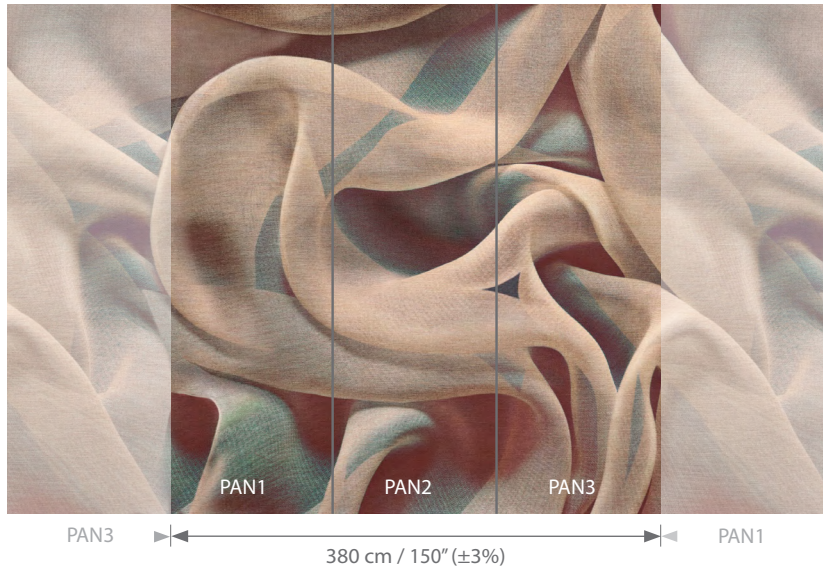

PATTERN: DRAPERY

PANEL SIZE

ABD51

NB: the portrayed colours may differ from reality

ABD52

ABD54

Composition: digital print on non woven back

Weight: 182 g/m² (±5%)

Width of wallcovering
95 cm / 37.4" (±3%)
sold by pannel

Match
Straight match

Fire resistant
EU: bs1-d0

Breathable

Adhesive
Apply a adhesive for
non woven wallcovering
directly to the wall

Light Resistance
Good lightfastness