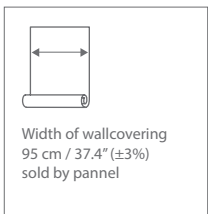

PATTERN: REINASSANCE

PANEL SIZE

ABD44

NB: the portrayed colours may differ from reality

Composition: digital print on non woven back

Weight: 182 g/m² (±5%)

More information and samples are available on request: