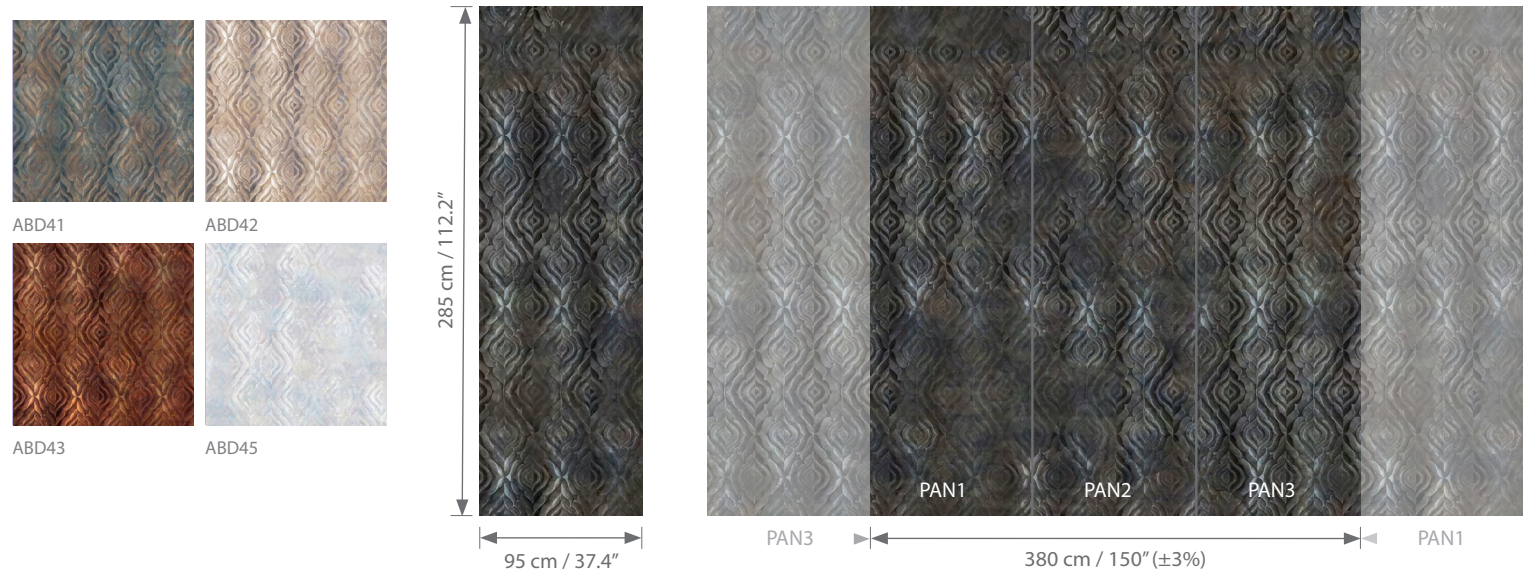

PATTERN: REINASSANCE

PANEL SIZE

ABD44

NB: the portrayed colours may differ from reality

Composition: digital print on non woven back

Weight: 182 g/m² (±5%)

More information and samples are available on request: