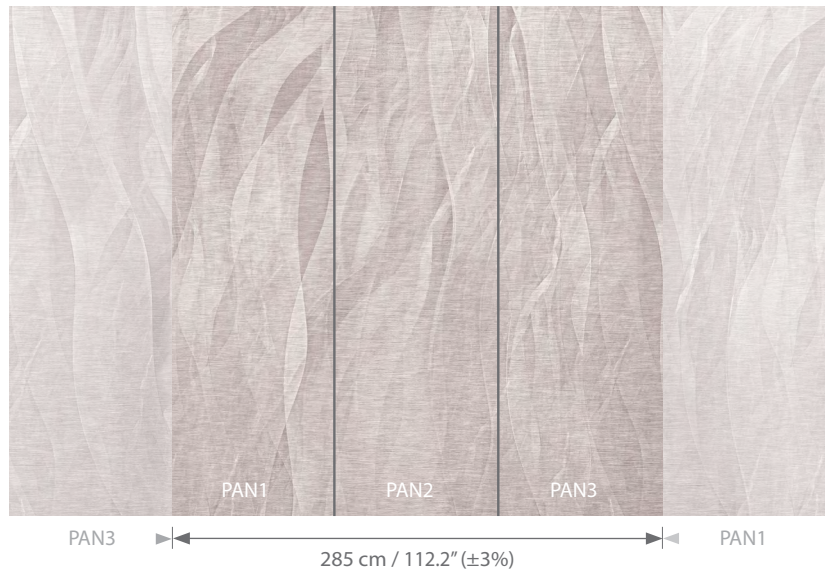

PATTERN: SEAWEEDS

PANEL SIZE

ABD25

NB: the portrayed colours may differ from reality

ABD21

ABD22

ABD23

ABD24