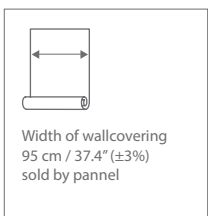

Composition: digital print on non woven back

Weight: 182 g/m² (±5%)