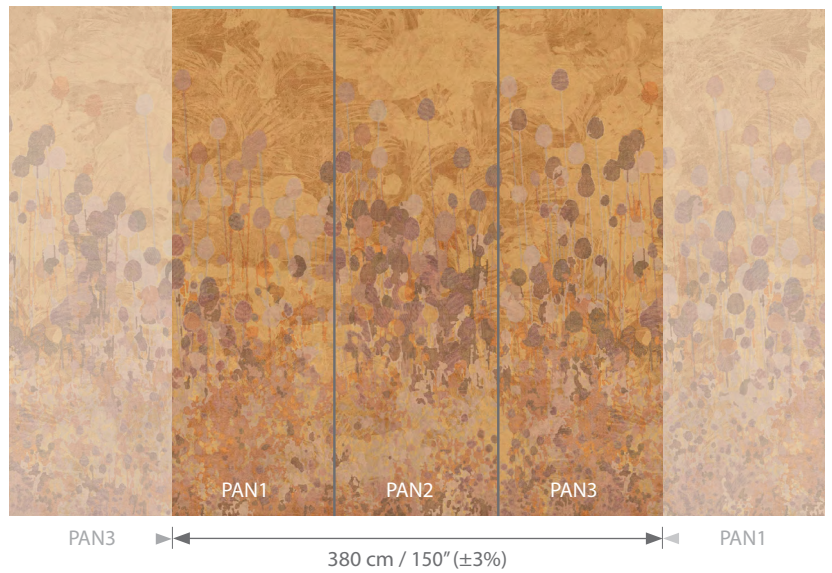

PATTERN: TAPESTRY FIELD

PANEL SIZE

ABD51

NB: the portrayed colours may differ from reality

Composition: digital print on non woven back

Weight: 182 g/m<sup>2</sup> (±5%)

More information and samples are available on request: