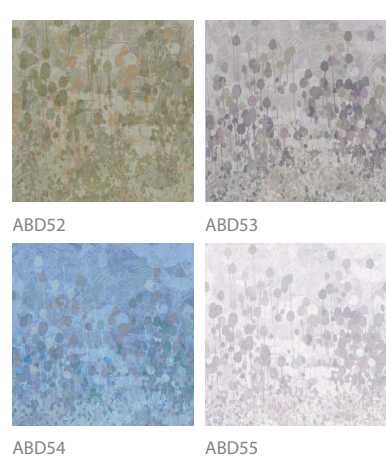

PATTERN: TAPESTRY FIELD

PANEL SIZE

ABD51

NB: the portrayed colours may differ from reality

Composition: digital print on non woven back

Weight: 182 g/m<sup>2</sup> (±5%)

More information and samples are available on request: