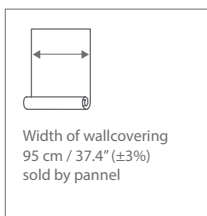

PATTERN: TWISTED RAINBOW

PANEL SIZE

ABD35

NB: the portrayed colours may differ from reality

ABD31

ABD32

ABD33

ABD34

Composition: digital print on non woven back

Weight: 182 g/m<sup>2</sup> (±5%)

More information and samples are available on request:

[www.texamhome.com](http://www.texamhome.com)

ADDRESS: Via Milano 10, 24030, Presezzo (BG) ITALY