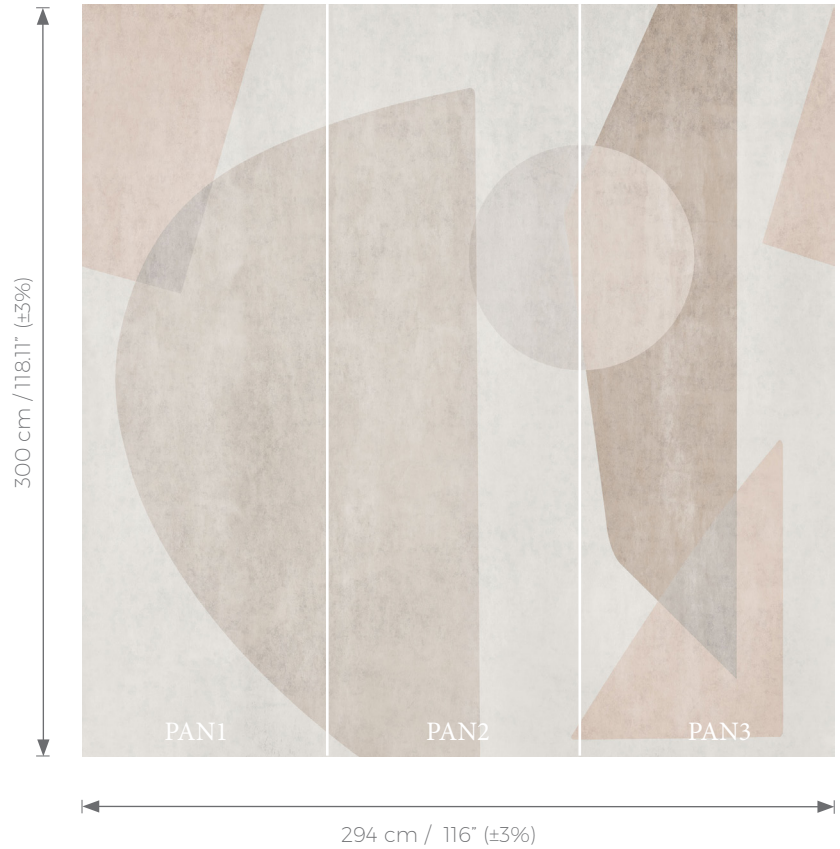

DECOSOUL

Technique / technology:
Digital print on nonwoven

Weight:
≈ 180 g/m² (± 5%)

Image size:
294 x 300 cm

Match:
Straight match

Adhesive:
Adhesive for wallpaper

Type of support:
Nonwoven

How to paste:
Paste on wall

How to remove:
Peelable

Sales unit:
Pannels

294 cm / 116" (±3%)

Light Resistance
Very Good
lightfastness

How to remove
Peelable

Breathable

Match
Straight match

Fire resistant
B-s1, d0