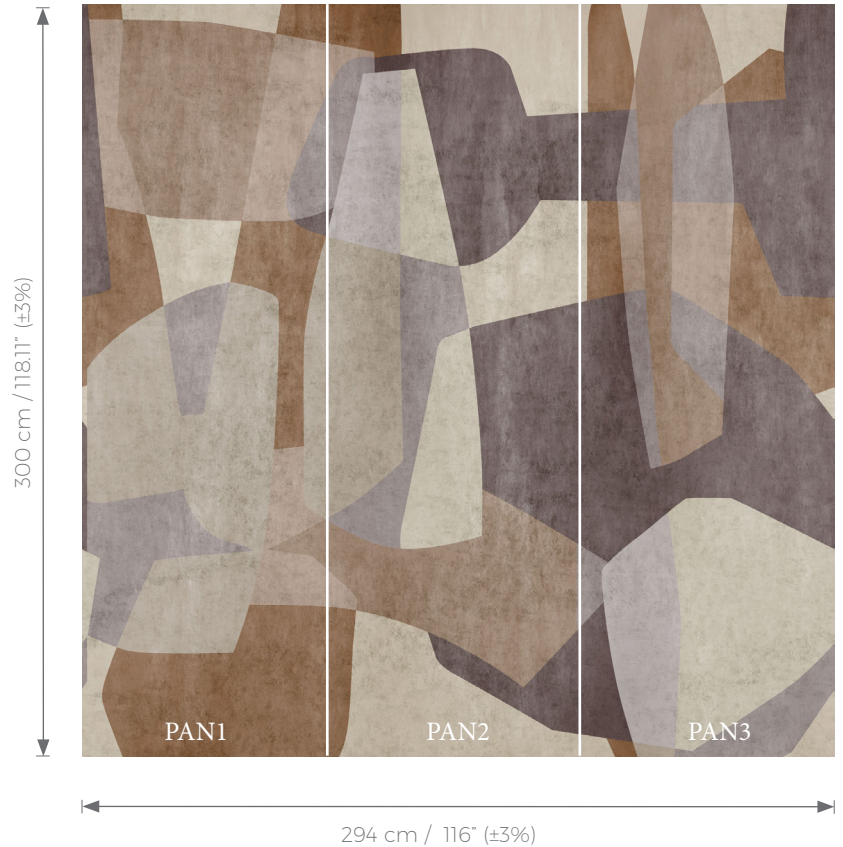

ESSENTIAL

Technique / technology:
Digital print on nonwoven

Weight:
≈ 180 g/m² (± 5%)

Image size:
294 x 300 cm

Match:
Straight match

Adhesive:
Adhesive for wallpaper

Type of support:
Nonwoven

How to paste:
Paste on wall

Paste on wall