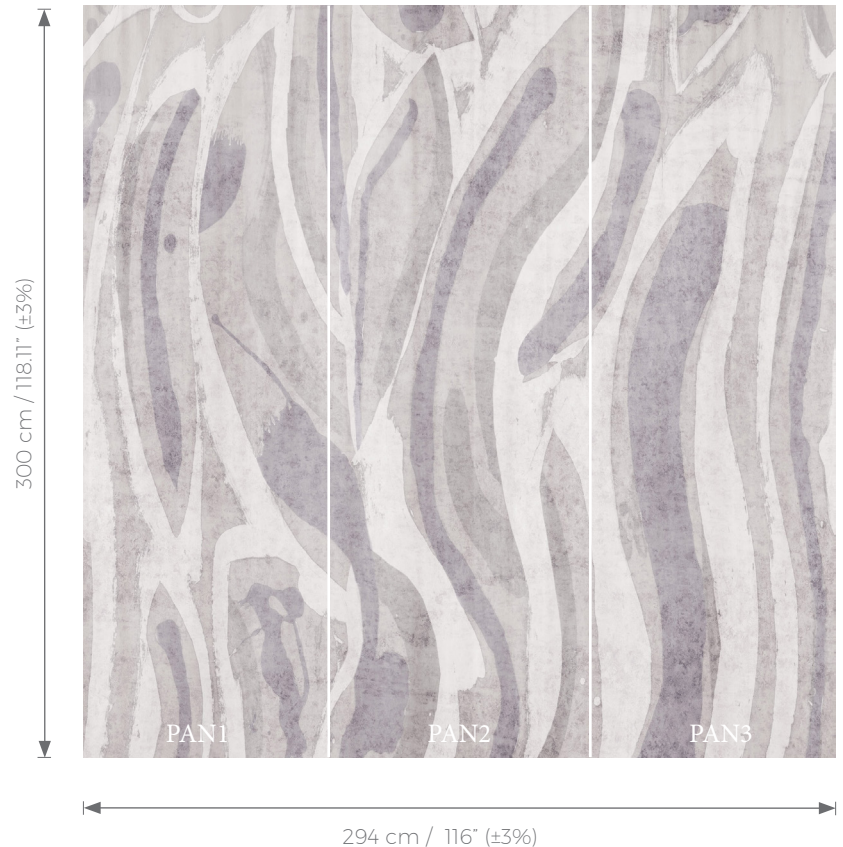

HANDWORK

Technique / technology:
Digital print on nonwoven

Weight:
≈ 180 g/m² (± 5%)

Image size:
294 x 300 cm

Match:
Straight match

Adhesive:
Adhesive for wallpaper

Type of support:
Nonwoven

How to paste:
Paste on wall