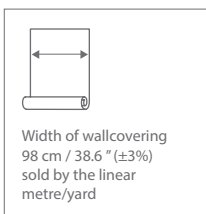

EL77 Deep Water

64 cm / 25.2"

98 cm / 38.6" (±3%)

NB: the portrayed colours may differ from reality

Composition: Double print design over non woven back

Weight: 192 g/m² (±5%)

More information and samples are available on request: