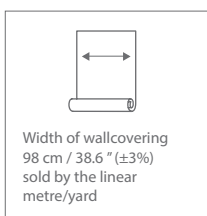

Weight: 192 g/m² (±5%)

More information and samples are available on request:

www.texamhome.com

ADDRESS: Via Milano 10, 24030, Presezzo (BG) ITALY

TELEPHONE: +39 035 460449

info@texamhome.com