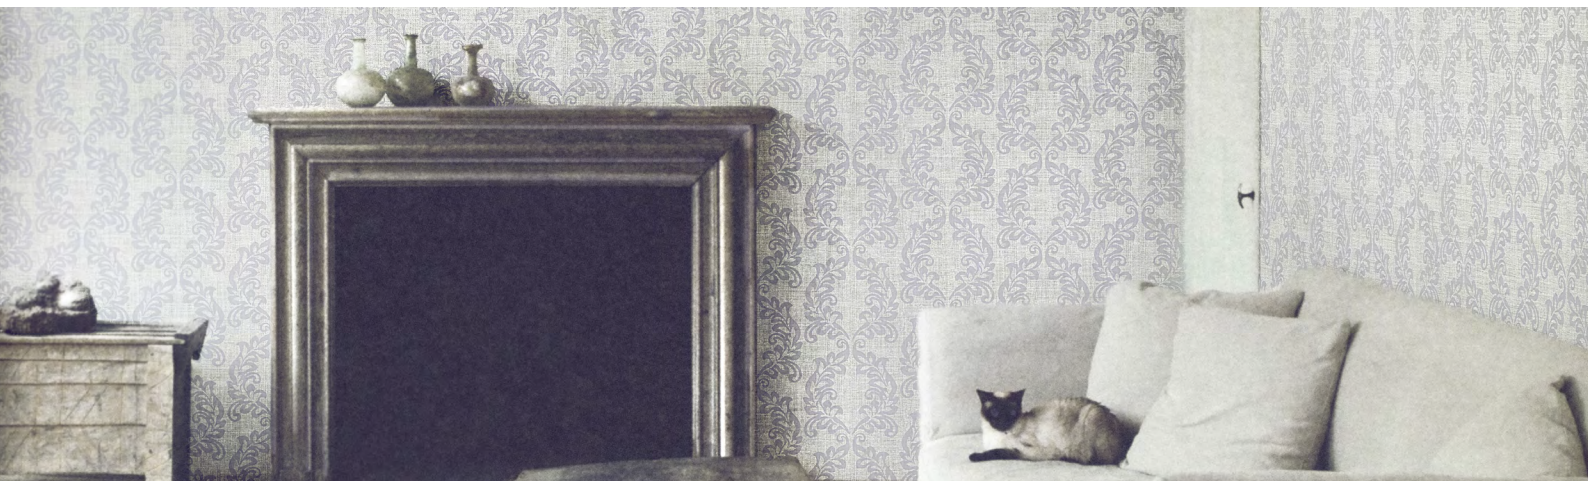

PATTERN: REEF DAMASK

EL25 Golden Coins

EL21 Birch

EL22 Frozen

EL23 Sesame

EL24 Armour Gray

NB: the portrayed colours may differ from reality

Composition: Double print design over non woven back