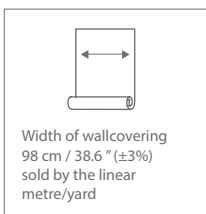

PATTERN: SEED OF LIFE

EL57 Deep Water

EL51 Birch

EL52 Frozen

EL55 Golden Icon

EL56 Red Bindi

6.8 cm / 2.6"

98 cm / 38.6" (±3%)

NB: the portrayed colours may differ from reality

Composition: Double print design over non woven back

Weight: 192 g/m<sup>2</sup> (±5%)

More information and samples are available on request:

[www.texamhome.com](http://www.texamhome.com)