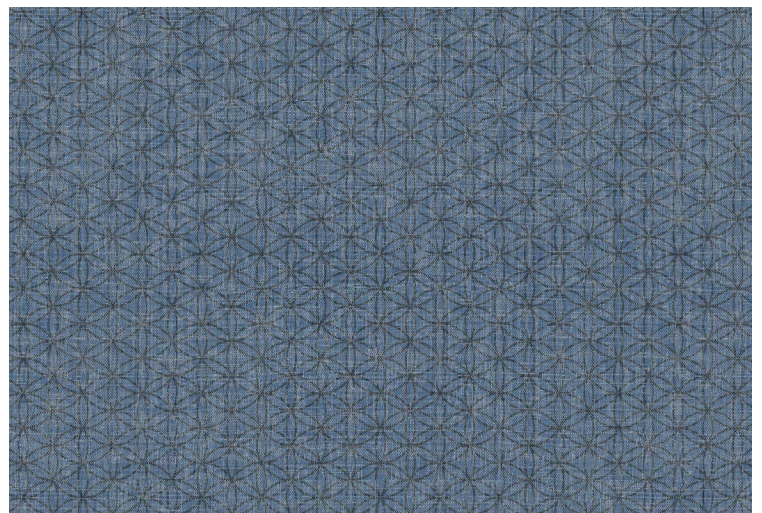

PATTERN: SEED OF LIFE

EL57 Deep Water

EL51 Birch

EL52 Frozen

EL55 Golden Icon

EL56 Red Bindi

6.8 cm / 2.6"

98 cm / 38.6" (±3%)

NB: the portrayed colours may differ from reality

Composition: Double print design over non woven back

Weight: 192 g/m<sup>2</sup> (±5%)

More information and samples are available on request:

[www.texamhome.com](http://www.texamhome.com)