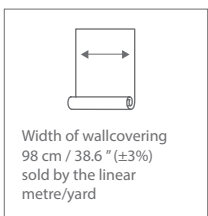

PATTERN: SUNFLOWER

EL38 Iron Wood

EL31 Birch

EL32 Frozen

EL33 Sesame

EL34 Armour Gray

EL35 Golden Coin

64 cm / 25,2"

98 cm / 38.6" (±3%)

NB: the portrayed colours may differ from reality

Composition: Double print design over non woven back

Weight: 192 g/m² (±5%)

More information and samples are available on request:

www.texamhome.com