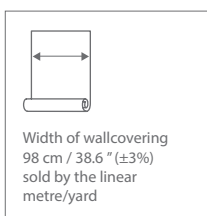

PATTERN: WATER PATTERN

EL48 Iron Wood

NB: the portrayed colours may differ from reality

Composition: Double print design over non woven back

Weight: 192 g/m² (±5%)

More information and samples are available on request: