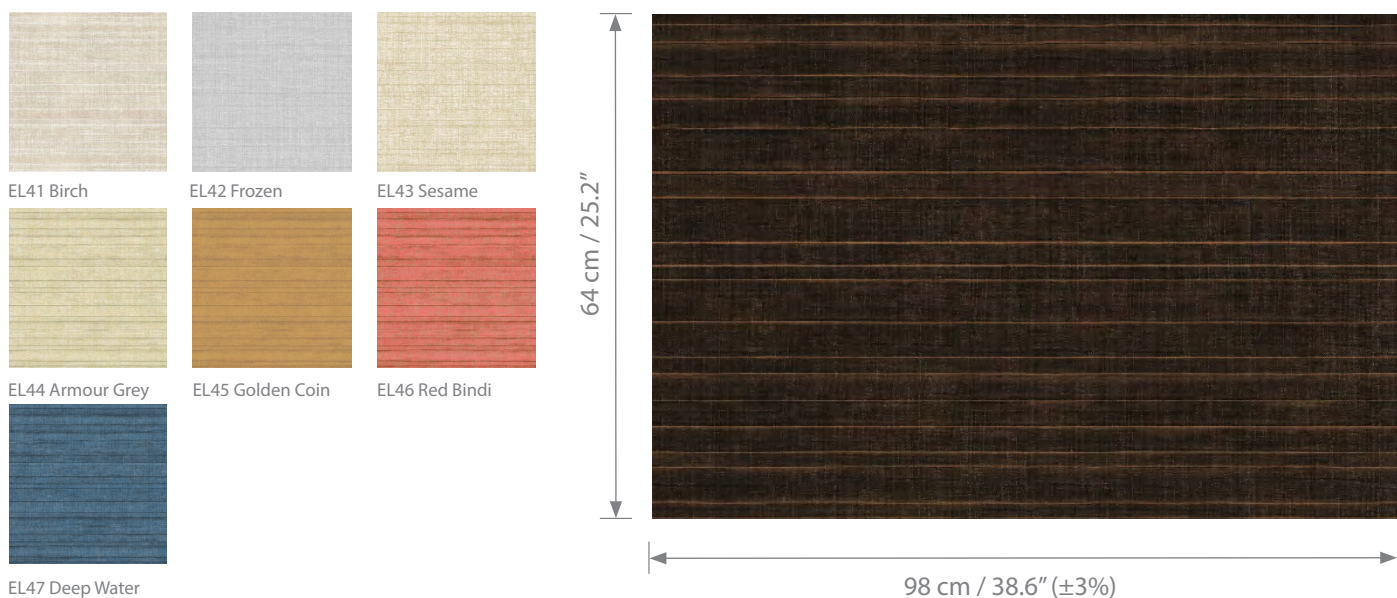

PATTERN: WATER PATTERN

EL48 Iron Wood

NB: the portrayed colours may differ from reality

Composition: Double print design over non woven back

Weight: 192 g/m² (±5%)

More information and samples are available on request: