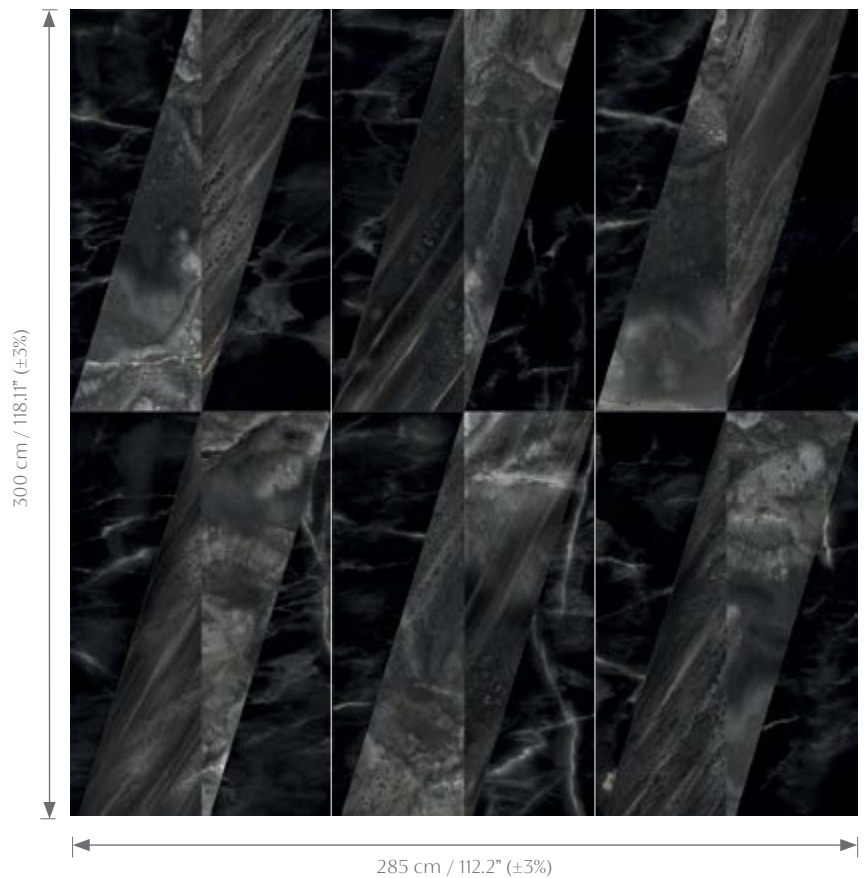

**Weight:**  
≈ 183 g/m<sup>2</sup> (± 3%)

**Image size:**  
285x300 cm / 112.2x118.1" (± 3%)

**Match:**  
Straight Match

**Adhesive:**  
Adhesive for wallpaper

**Type of support:**  
TNT

**How to paste:**  
Paste the wall

**How to remove:**  
Strippable

**Number of panels:**  
Full set 3 panels

Collection

**ID**

DIAGONAL

**Light Resistance**  
Good lightfastness

**How to remove**  
Strippable

**Breathable**