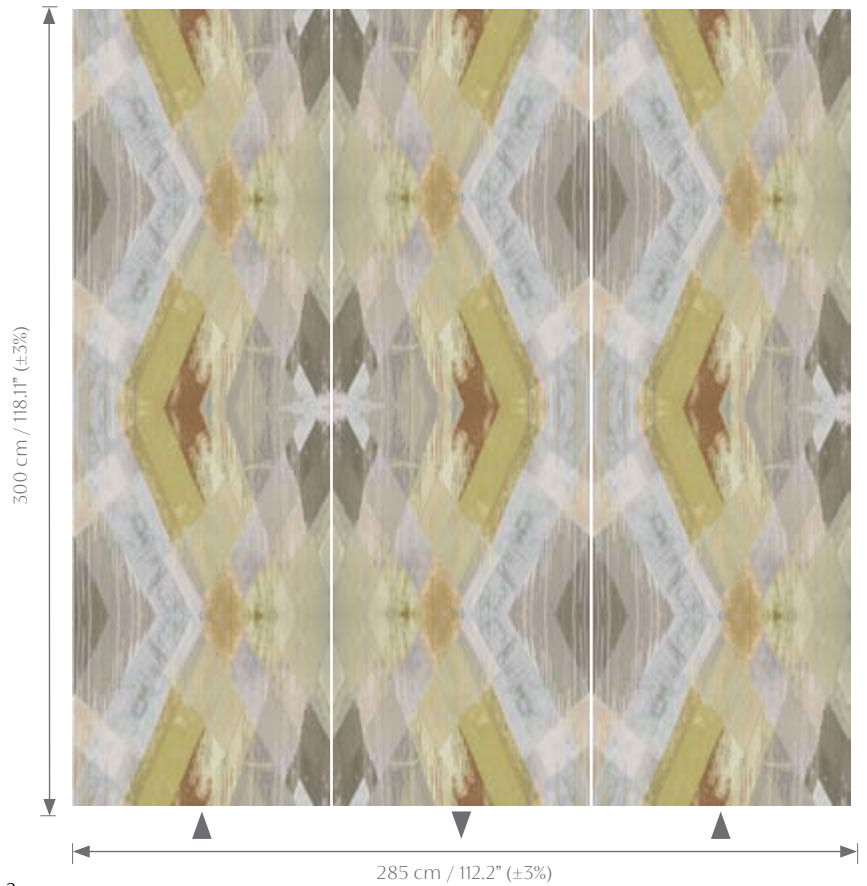

**Technique / technology:**  
Digital print

**Weight:**  
≈ 183 g/m<sup>2</sup> (± 3%)

**Image size:**  
95x300 cm / 37.4x118.1" (± 3%)

**Match:**  
Straight Match

**Adhesive:**  
Adhesive for wallpaper

**Type of support:**  
TNT

**How to paste:**  
Paste the wall

**How to remove:**  
Strippable

**Number of panels:**  
1 minimum order qt as a  
set 3 panels

Apply one straight and  
one reverse ▲▼

**Light Resistance**  
Good lightfastness