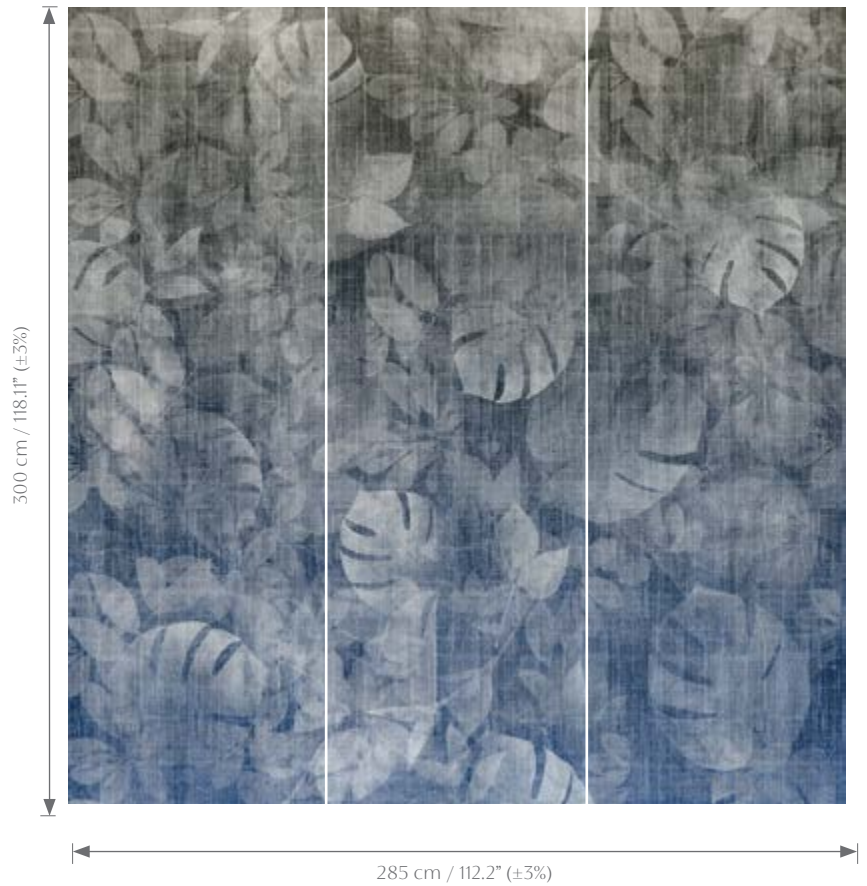

Technique / technology:
Digital print on canvas

Weight:
≈ 516 g/m² (± 3%)

Image size:
285x300 cm / 112.2x118.1" (± 3%)

Match:
Straight Match

Adhesive:
Adhesive for wallpaper

Type of support:
TNT

How to paste:
Paste the wall

How to remove:
Strippable

Number of panels:
Full set 3 panels

Light Resistance
Good lightfastness

How to remove
Strippable

Breathable

Fire resistant
B-s1, d0

Washability
Washable