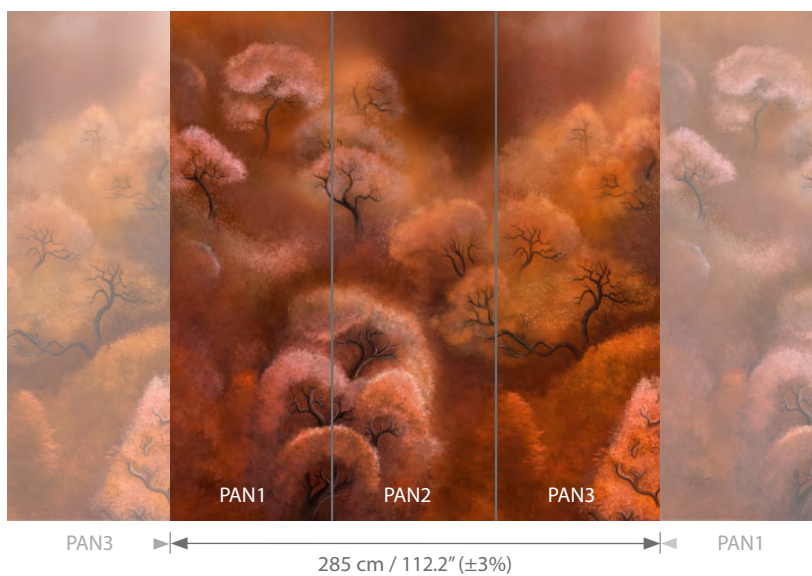

PATTERN: AKI

PANEL SIZE

KAD701 Opium

NB: the portrayed colours may differ from reality

KAD708 Calipso

KAD705 Silver Mine

Composition: digital print on non woven back

Weight: 200 g/m<sup>2</sup> (±5%)