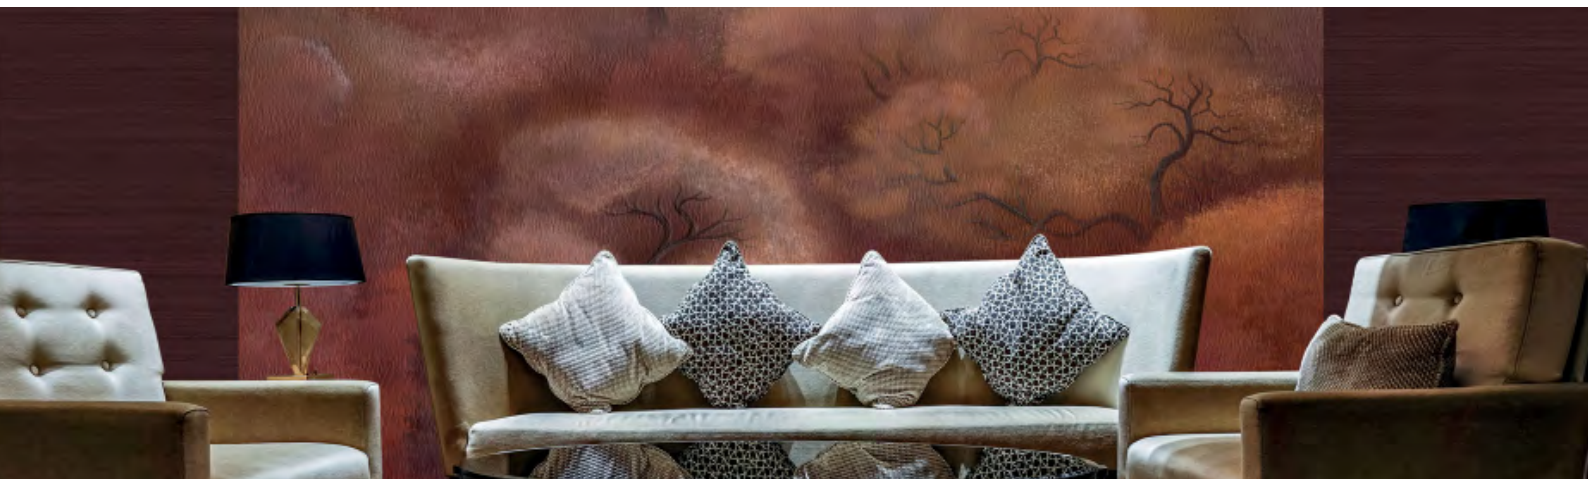

PATTERN: AKI

PANEL SIZE

KAD701 Opium

NB: the portrayed colours may differ from reality

KAD708 Calipso

KAD705 Silver Mine

Composition: digital print on non woven back

Weight: 200 g/m<sup>2</sup> (±5%)