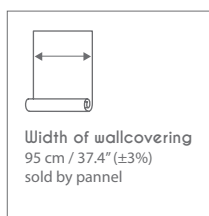

PATTERN: AKI

PANEL SIZE

KAD701 Opium

NB: the portrayed colours may differ from reality

KAD708 Calipso

KAD705 Silver Mine

Composition: digital print on non woven back

Weight: 200 g/m<sup>2</sup> (±5%)