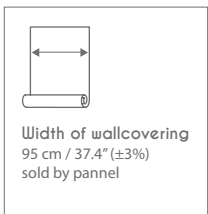

PATTERN: FUJI

PANEL SIZE

KAD4 10 thunder

NB: the portrayed colours may differ from reality

Composition: digital print on non woven back

Weight: 200 g/m² (±5%)

More information and samples are available on request: