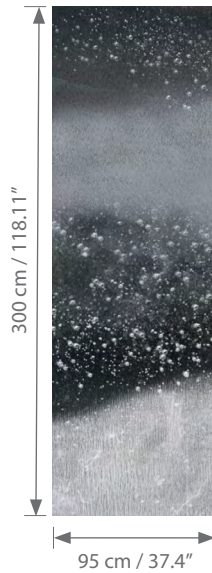

PATTERN: FUJI

PANEL SIZE

KAD4 10 thunder

NB: the portrayed colours may differ from reality

Composition: digital print on non woven back

Weight: 200 g/m² (±5%)

More information and samples are available on request: