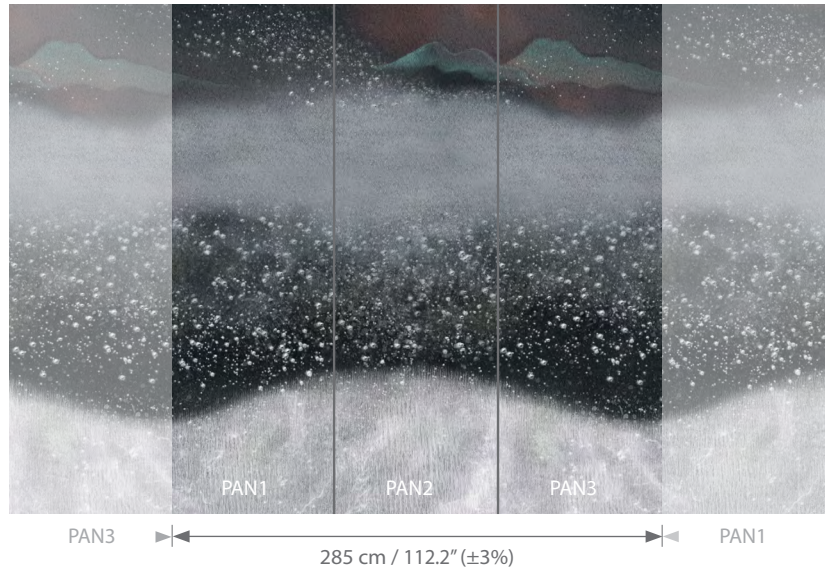

PATTERN: FUJI

PANEL SIZE

KAD4 10 thunder

NB: the portrayed colours may differ from reality

Composition: digital print on non woven back

Weight: 200 g/m² (±5%)

More information and samples are available on request: