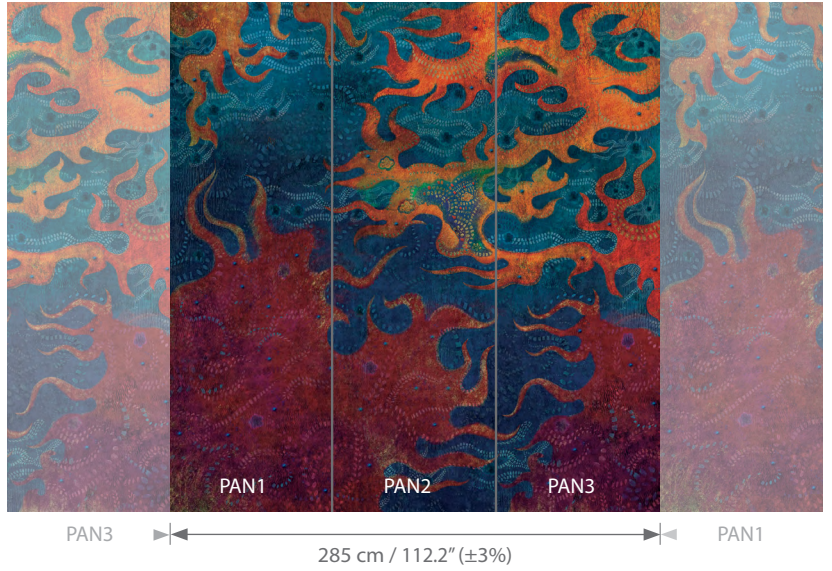

PATTERN: KA

PANEL SIZE

KAD208 Calipso

NB: the portrayed colours may differ from reality

KAD207 Paradiso

KAD205 Silver Mine

Composition: digital print on non woven back

Weight: 200 g/m² (±5%)

Width of wallcovering
95 cm / 37.4" (±3%)
sold by pannel

Match
Straight match

Fire resistant
EU: bs1-d0

Breathable

Adhesive
Apply a adhesive for
non woven wallcovering
directly to the wall

Light Resistance
Good lightfastness