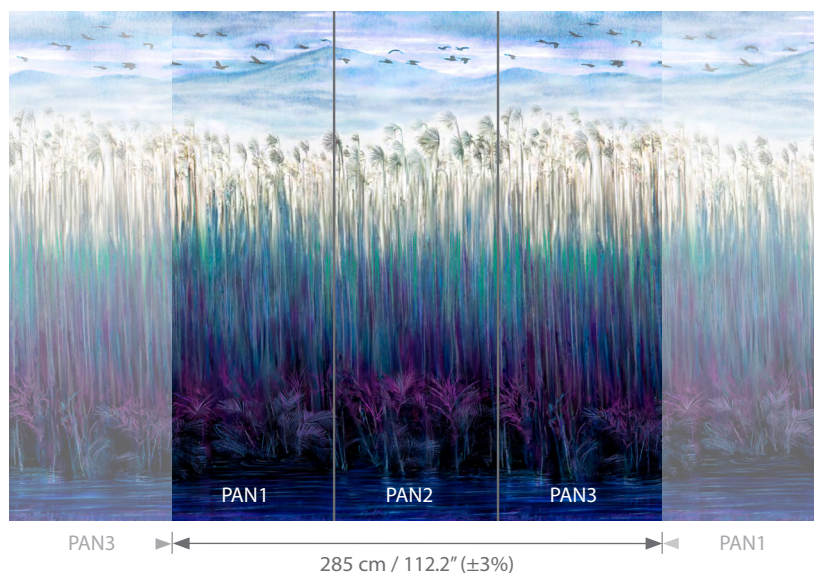

PATTERN: KOMO

PANEL SIZE

KAD507 Paradiso

NB: the portrayed colours may differ from reality

KAD508 Calipso

KAD509 Curcuma

Composition: digital print on non woven back

Weight: 200 g/m<sup>2</sup> (±5%)

Width of wallcovering  
95 cm / 37.4" (±3%)  
sold by pannel

Match  
Straight match

Fire resistant  
EU: bs1-d0

Breathable

Adhesive  
Apply a adhesive for  
non woven wallcovering  
directly to the wall

Light Resistance  
Good lightfastness