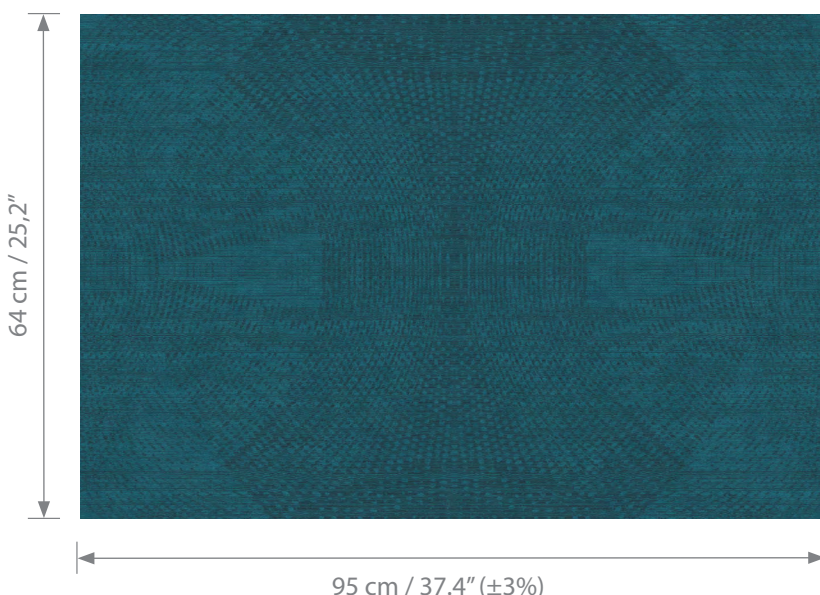

PATTERN: MANDARA

KA 108 Calipso

NB: the portrayed colours may differ from reality

Composition: Double printed design on non woven back

Weight: 200 g/m<sup>2</sup> (±5%)

**Width of wallcovering**  
95 cm / 37.4" (±3%)  
sold by the linear  
metre/yard

**Match**  
Straight match  
64 cm

**Fire resistant**  
EU: bs1-d0

**Breathable**

**Adhesive**  
Apply a adhesive for  
non woven wallcovering  
directly to the wall

**Light Resistance**  
Good lightfastness