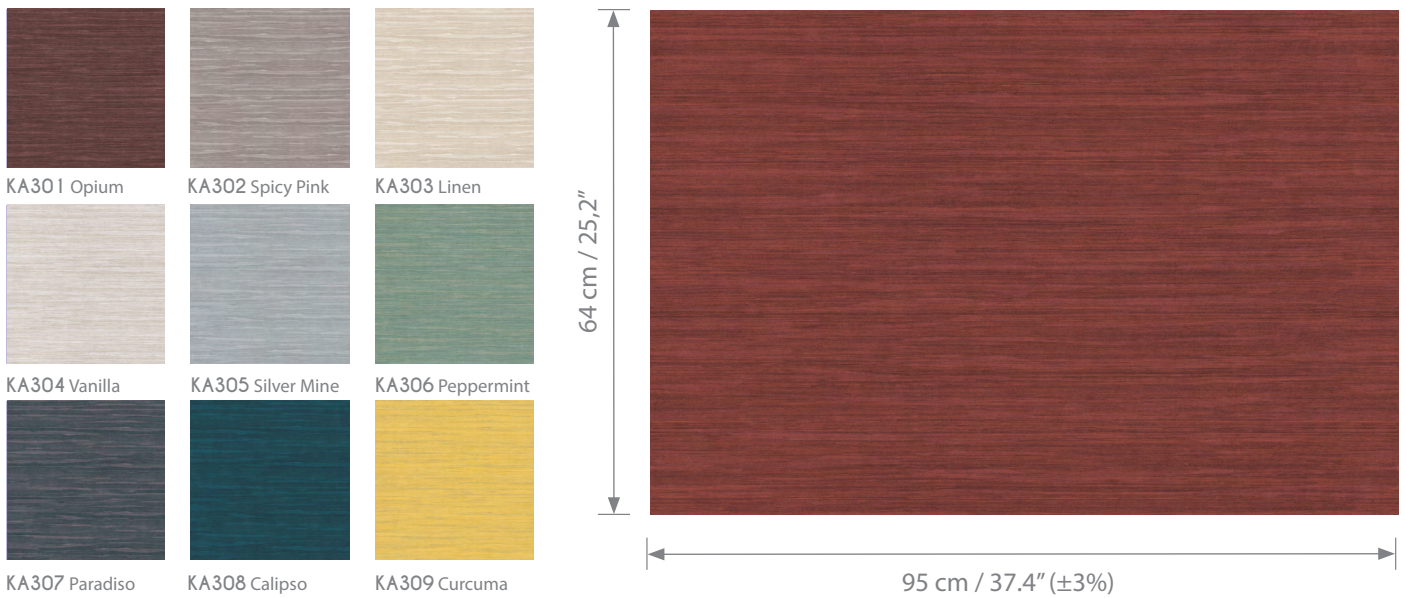

PATTERN: SHIRU

KA300 Tamarillo

NB: the portrayed colours may differ from reality

Composition: Double printed design on non woven back

Weight: 200 g/m² (±5%)

<p>Width of wallcovering 95 cm / 37.4" (±3%) sold by the linear metre/ yard</p>	<p>Match Straight match 64 cm</p>	<p>Match Free match</p>	<p>Fire resistant EU: bs1-d0</p>	<p>Breathable</p>	<p>Adhesive Apply a adhesive for non woven wallcovering directly to the wall</p> <p>Light Resistance Good lightfastness</p>
Free match make visible the joint					
<p>How to remove Strippable</p>	<p>Washability Spongeable</p>	<p>Impact Resistance</p>			