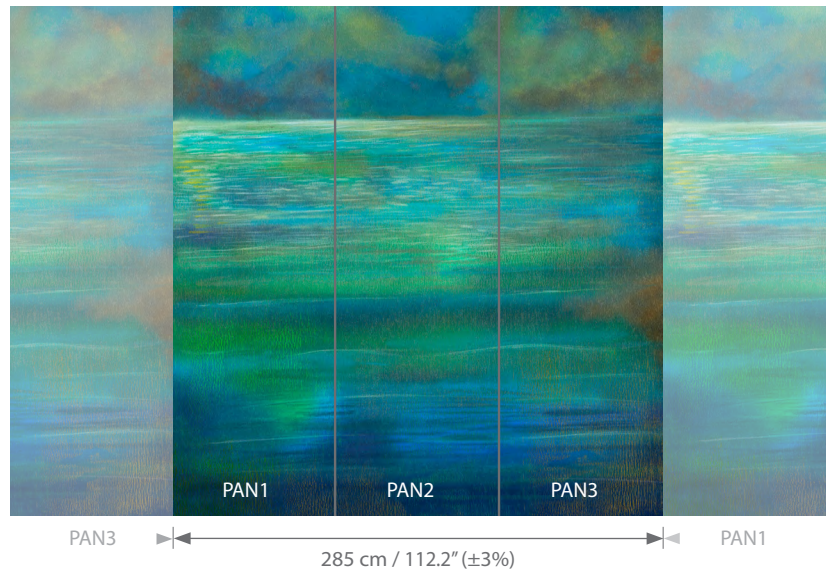

PATTERN: YAMANAKA

PANEL SIZE

KAD4 10 Calipso

NB: the portrayed colours may differ from reality

Composition: digital print on non woven back

Weight: 200 g/m<sup>2</sup> (±5%)

More information and samples are available on request: