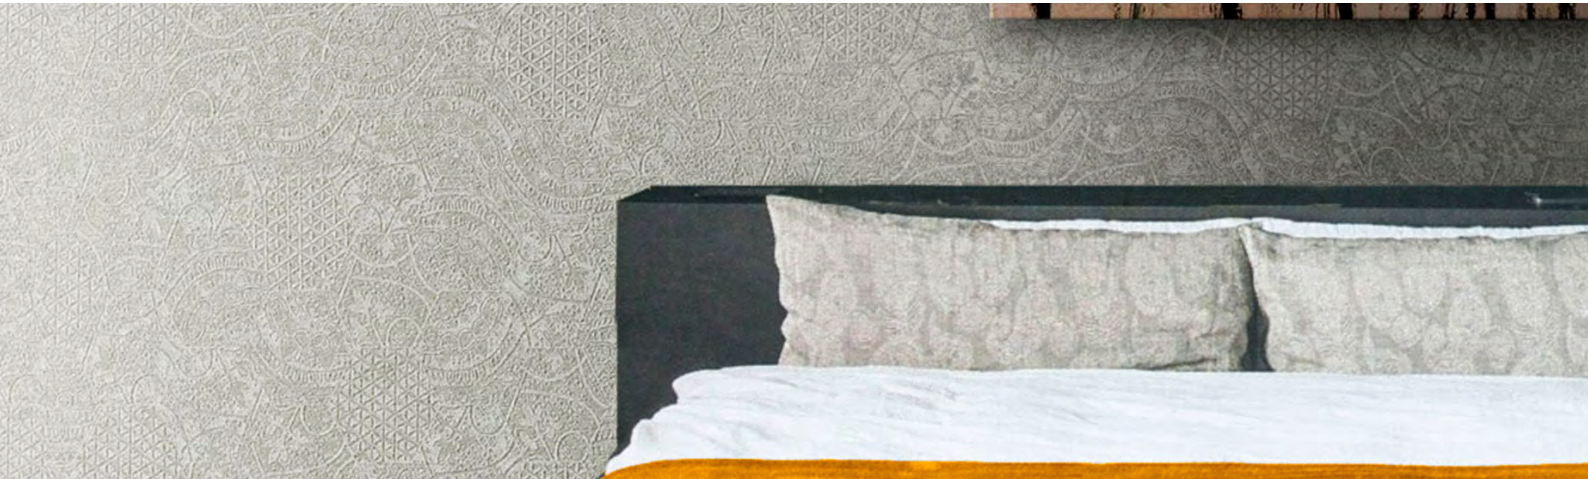

PATTERN: PATCHWORK

LN15 Chestnut

LN11 Opal White

LN12 Chamois

LN13 Coffee

LN14 Smooth Granite

64 cm / 25.2"

95 cm / 37.4" (±3%)

NB: the portrayed colours may differ from reality

Composition: Double printed design on non woven back

Weight: 172 g/m² (±5%)

Width of wallcovering
95 cm / 37.4" (±3%)
sold by the linear metre/
yard

Match
Straight Match
64 cm / 25.2"

Fire resistant
EU: bs1-d0

Breathable

Adhesive
Apply a adhesive for
non woven wallcovering
directly to the wall

Light Resistance
Good lightfastness

How to remove
Strippable

Washability
Spongeable

Impact Resistance