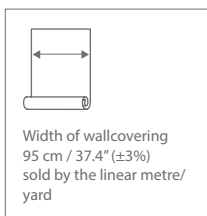

PATTERN: TEXTILE

NB: the portrayed colours may differ from reality

Composition: Double printed design on non woven back

Weight: 172 g/m² (±5%)

More information and samples are available on request:

www.texamhome.com