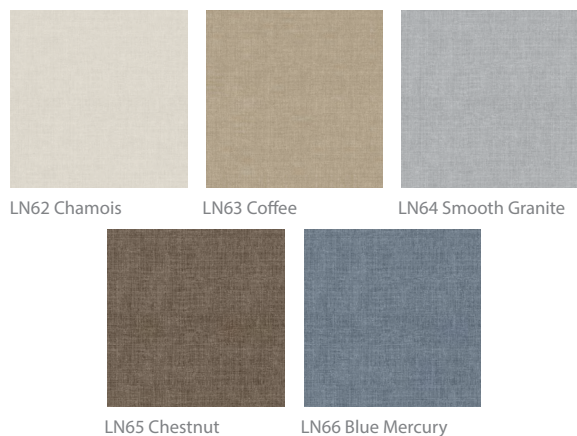

PATTERN: TEXTILE

NB: the portrayed colours may differ from reality

Composition: Double printed design on non woven back

Weight: 172 g/m² (±5%)

More information and samples are available on request:

www.texamhome.com