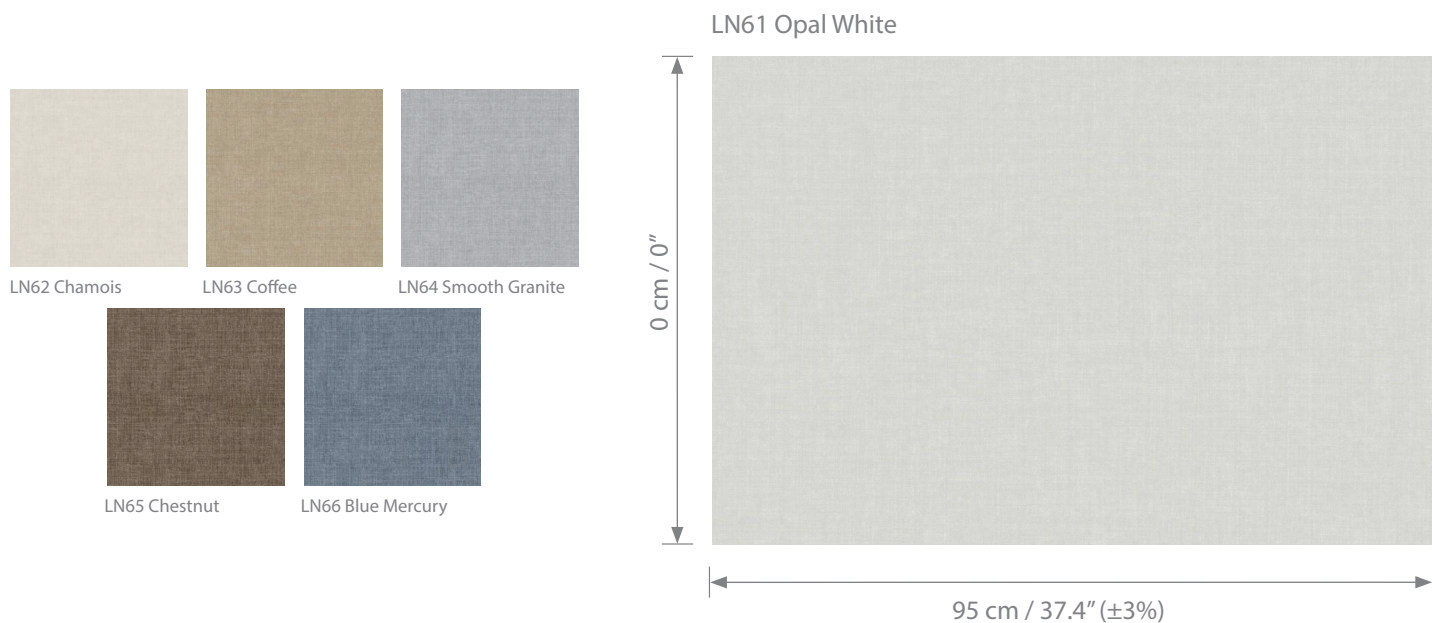

PATTERN: TEXTILE

NB: the portrayed colours may differ from reality

Composition: Double printed design on non woven back

Weight: 172 g/m² (±5%)

More information and samples are available on request:

www.texamhome.com