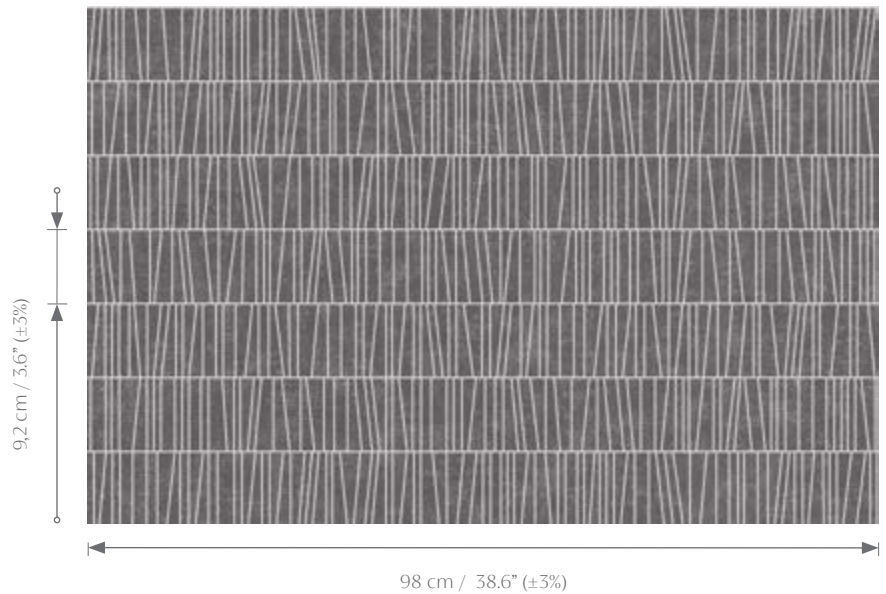

Technique / technology:
Double print design

Weight:
 $\approx 603 \text{ g/m}^2 (\pm 3\%)$

Width:
98 cm / 38.6" ($\pm 3\%$)

Match:
Straight Match

Adhesive:
Adhesive for wallpaper

Type of support:
TNT

How to paste:
Paste the wall

How to remove:
Strippable

Sales unit:
Linear meters

Light Resistance
Good lightfastness

How to remove
Strippable

Breathable

Fire resistant
B-s1, d0

Washability
Washable