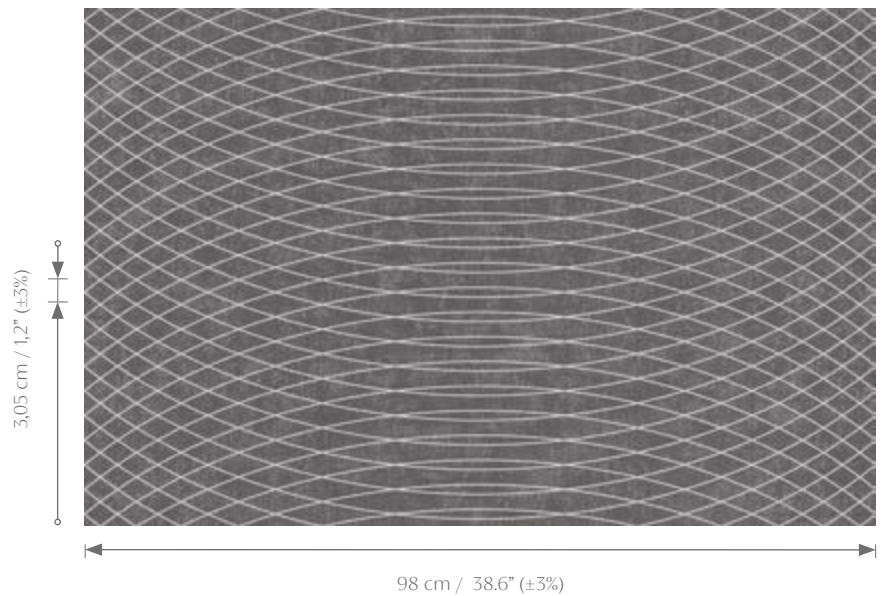

**Technique / technology:**  
Double print design

**Weight:**  
≈ 559 g/m<sup>2</sup> (± 3%)

**Width:**  
98 cm / 38.6\" (± 3%)

**Match:**  
Straight Match

**Adhesive:**  
Adhesive for wallpaper

**Type of support:**  
TNT