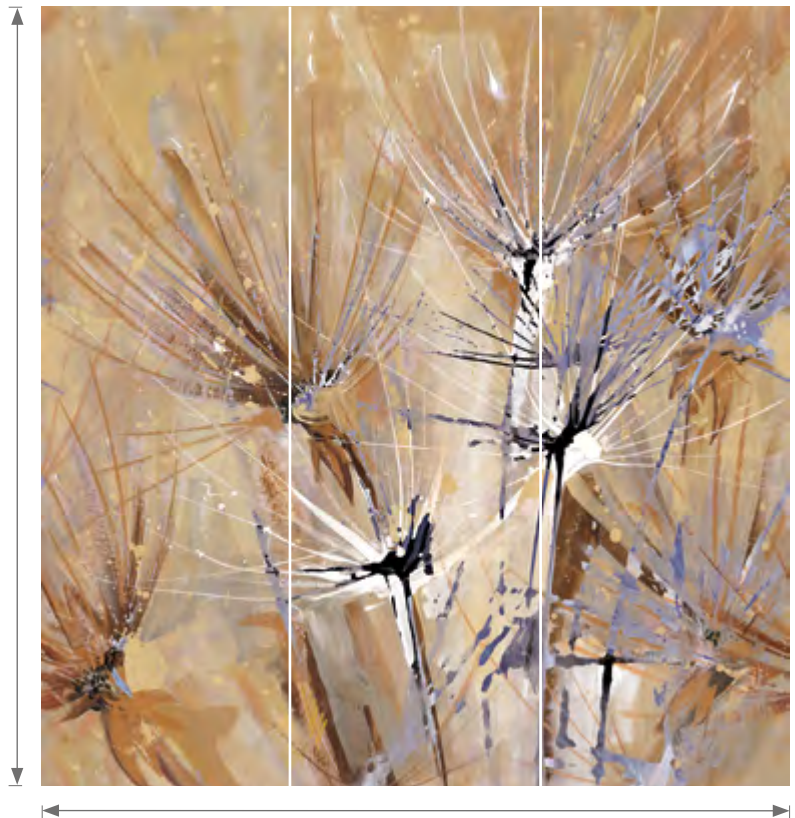

300 cm / 118.11"

285 cm / 112.2" (±3%)

Technique / technology:
Digitally print on canvas

Weight:
≈ 516 g/m² (± 5%)

Image size:
285 cm x 300 cm / 112.2" x 118.11" (± 3%)

Match:
Straight match

Adhesive:
Adhesive for non-woven wallcovering

Type of support:
No woven 130 gr.

How to paste:
Paste the wall

How to remove:
Strippable

Number of panels:
Full set 3 panels