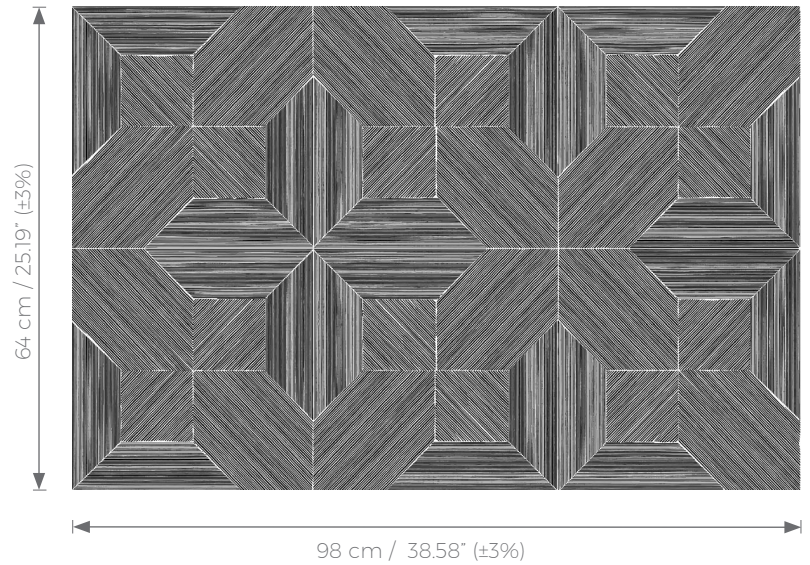

INLAY

Technique / technology:
Print on fiberglass

Weight:
≈ 200 g/m² (± 5%)

Width:
98 cm / 38.58" (± 3%)

Match:
Straight match

Adhesive:
Adhesive for wallpaper

Type of support:
Fiberglass

How to paste:
Paste on wall